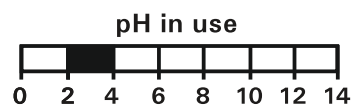

N.B. DO NOT USE ON VITREOUS ENAMEL.

Use biocides safely. Always read the label and product information before use.

Code: 251

PCS Number: 94891

PACK SIZES

750ml

5L